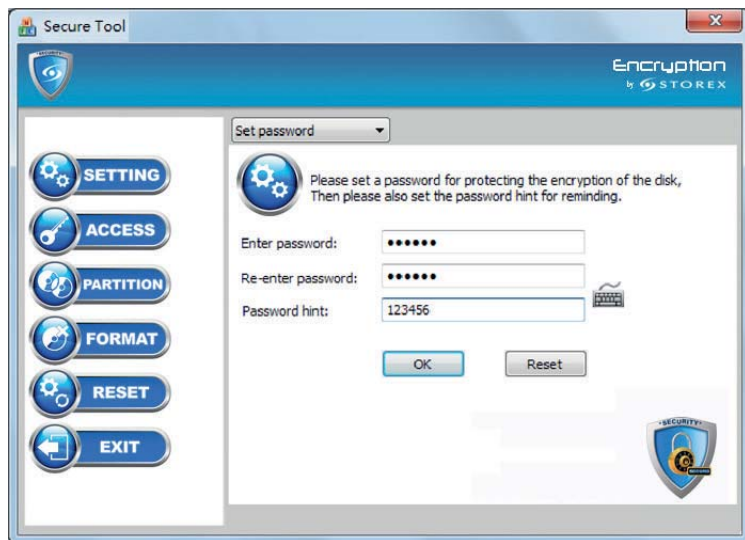

- HDD Nomad 2.5 "
- Simple and clean design
- High capacity in a small package
- Independent, no external power supply
- Data encryption system

Hard drive encryption

All our external hard drives integrate a 2.5 system powerful **128-bit AES encryption** and come with software backup and recovery.