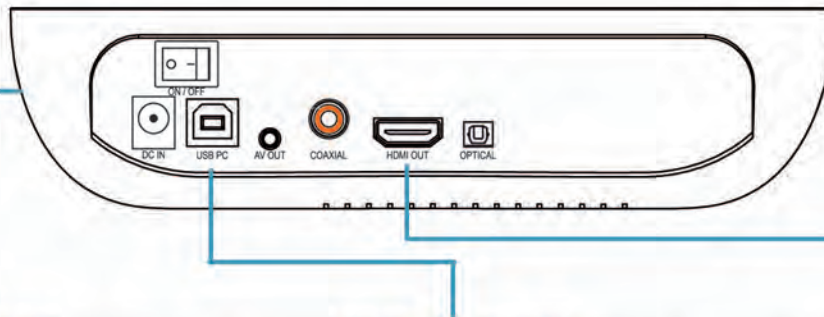

USB HOST

Connect your USB key or your external hard drive to read its contents on your TV

USB DEVICE

Connect the D-522 to your computer to store your movies, music and photos